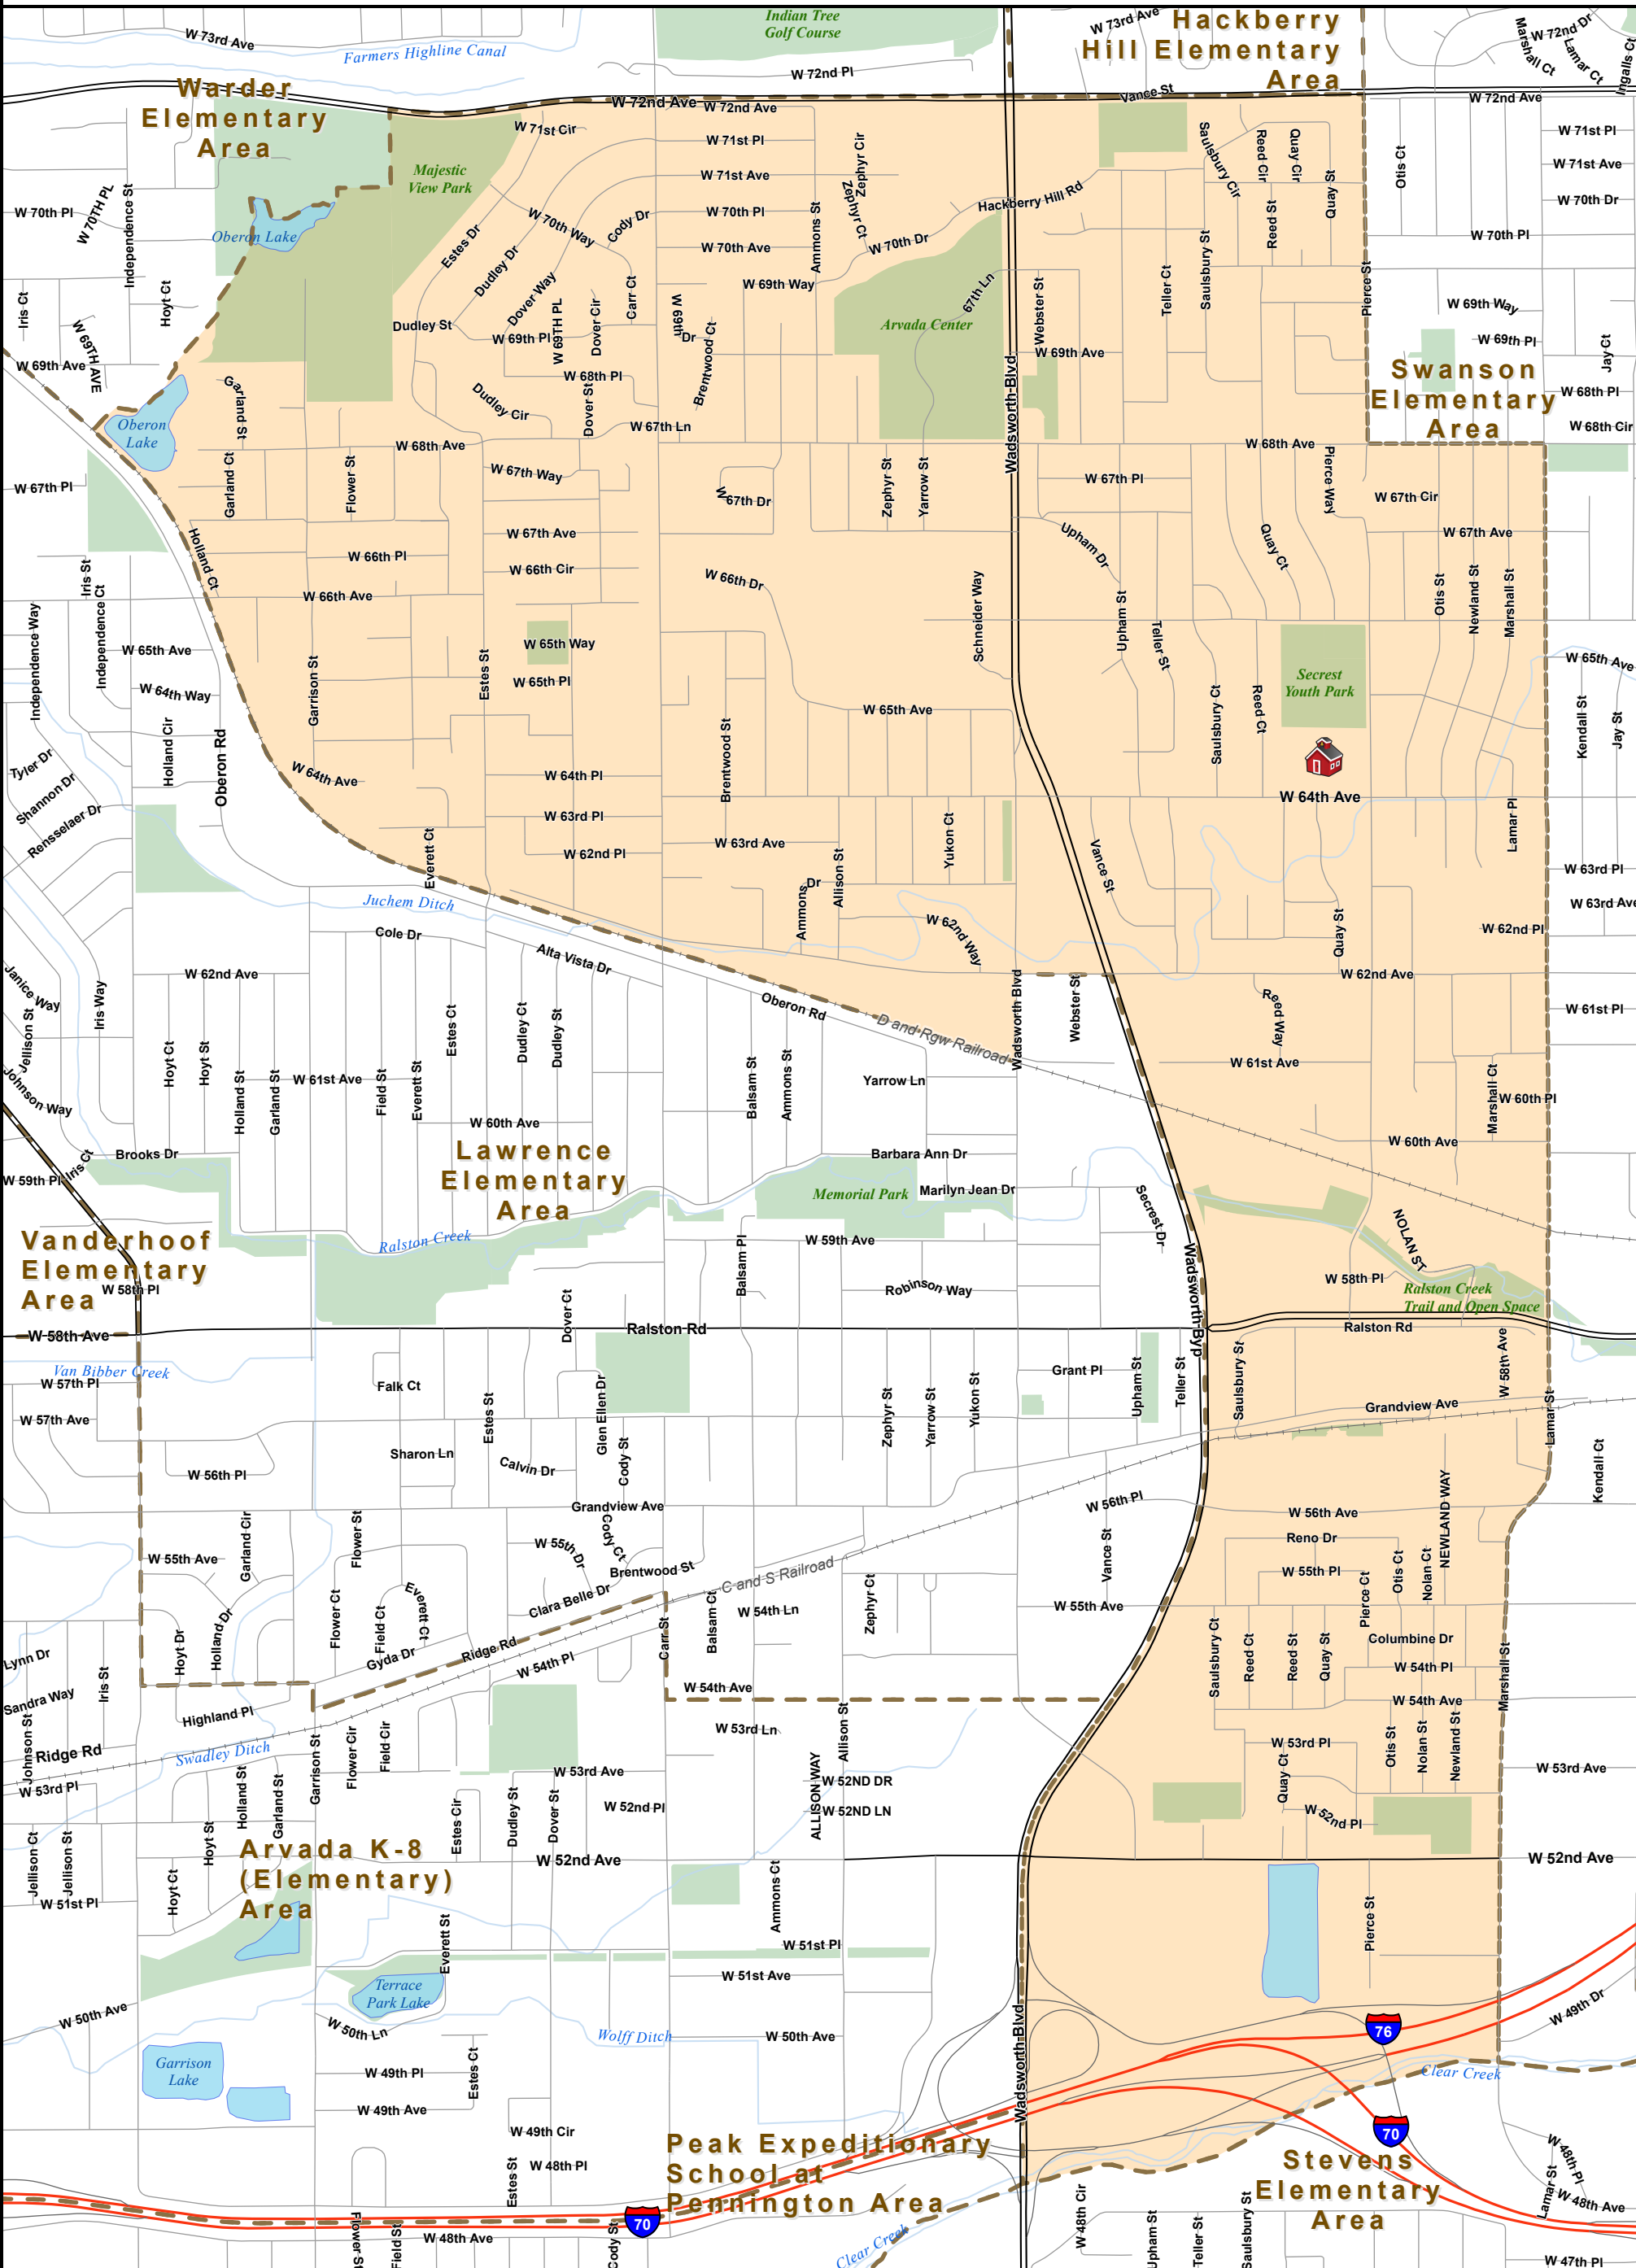

Secret Elementary

Arvada Attendance Area

6875 W 64th Ave Arvada, CO 80003

303-982-0760

JEFFCO
PUBLIC SCHOOLS

Planning and Property
303-982-2354

- Secret Elementary
- Secret Elementary Boundary
- School Boundaries
- Parks

BOULDER COUNTY
CLEAR CREEK COUNTY
GOLDEN COUNTY
JEFFERSON COUNTY
WASHINGTON COUNTY

0 0.15 0.3
Miles

Campus Code: 40000 School Code: 7708

Disclaimer: This map is for cartographic use only and may contain information that is no longer current. Jefferson County Schools assumes no responsibility of any kind for use of this map. Please contact the Planning Department with any questions.

Rev: 20231019

Secretst Elementary School

6875 West 64th Avenue, Arvada 80002 · Voice: 303.982.0760 · Arvada Attendance Area

LEGAL DESCRIPTION

Beginning at the D & RG RR tracks and the Oberon Lakes; northeast through the lakes and drainage ditch to W 72nd Ave; east to Pierce St; south to W 68th Ave; east to Lamar St; south to W 56th Ave; continue south on Marshall St to Clear Creek; southwest along Clear Creek to Wadsworth Bypass; north to W 62nd Ave; west to Wadsworth Blvd, south to D & RG RR tracks; northwest along D & RG RR tracks to Oberon Lakes, point of beginning.